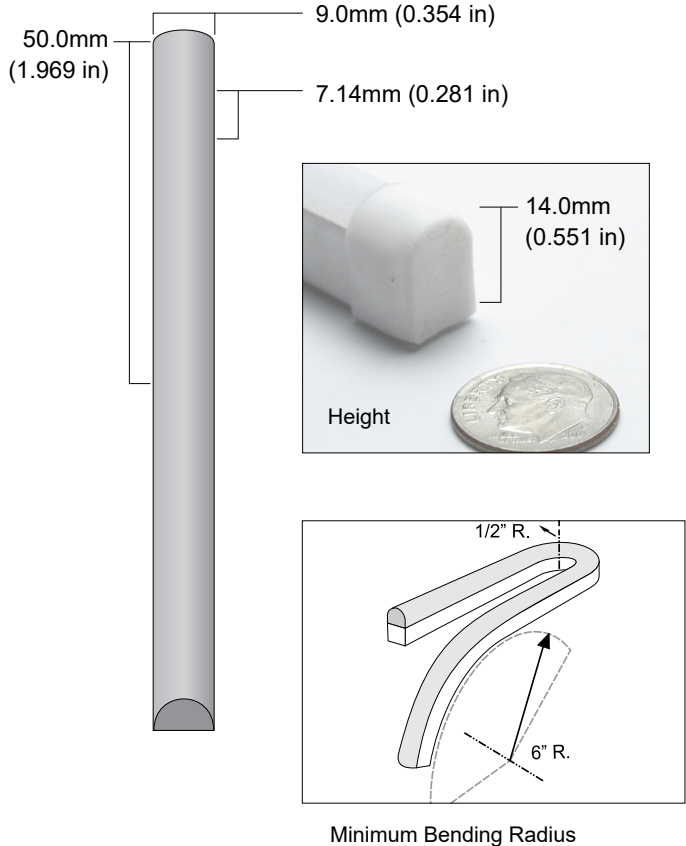

**QolorFLEX NuNeon, Blue N914-B-10** is a sealed LED linear product that is flexible and safe for indoor or outdoor use. It is rugged, outdoor-rated, and dimmable. It can be cut to length and is available in a variety of colors plus RGB. It offers nearly the same visual impact as traditional blown glass neon without the problematic issue of installation and maintenance. QolorFLEX NuNeon operates on 24VDC and can be powered and controlled by a variety of QolorFLEX Dimmers and power supplies.

**SPECIFICATIONS:**

Physical		
Length	10m	(32.808 ft)
Height	14mm	(0.551 in)
Width	9mm	(0.354 in)
Cutting Increment	50mm	(1.969 in)
LED Spacing	7.14mm	(0.281 in)
Material	Silicone Extrusion	
Type	White Finish	
Connector Type	200mm long (7.874 in) flat cable on both ends, stripped 10mm and tinned	
Minimum Bending Radius	Flat plane: 1/2" Global axis: 6"	

Output	
Color(s)	Blue
Wavelength	468 nm
Beam Angle	120°
Lumens Per Meter	85 lm/m

Electrical	
Operating Voltage	24VDC
Current	3.0A
Power Consumption	7.2w/m (2.2 w/ft)
Power Consumption/10m	72w/10m
Density	140 LEDs/m
LED Type	2835